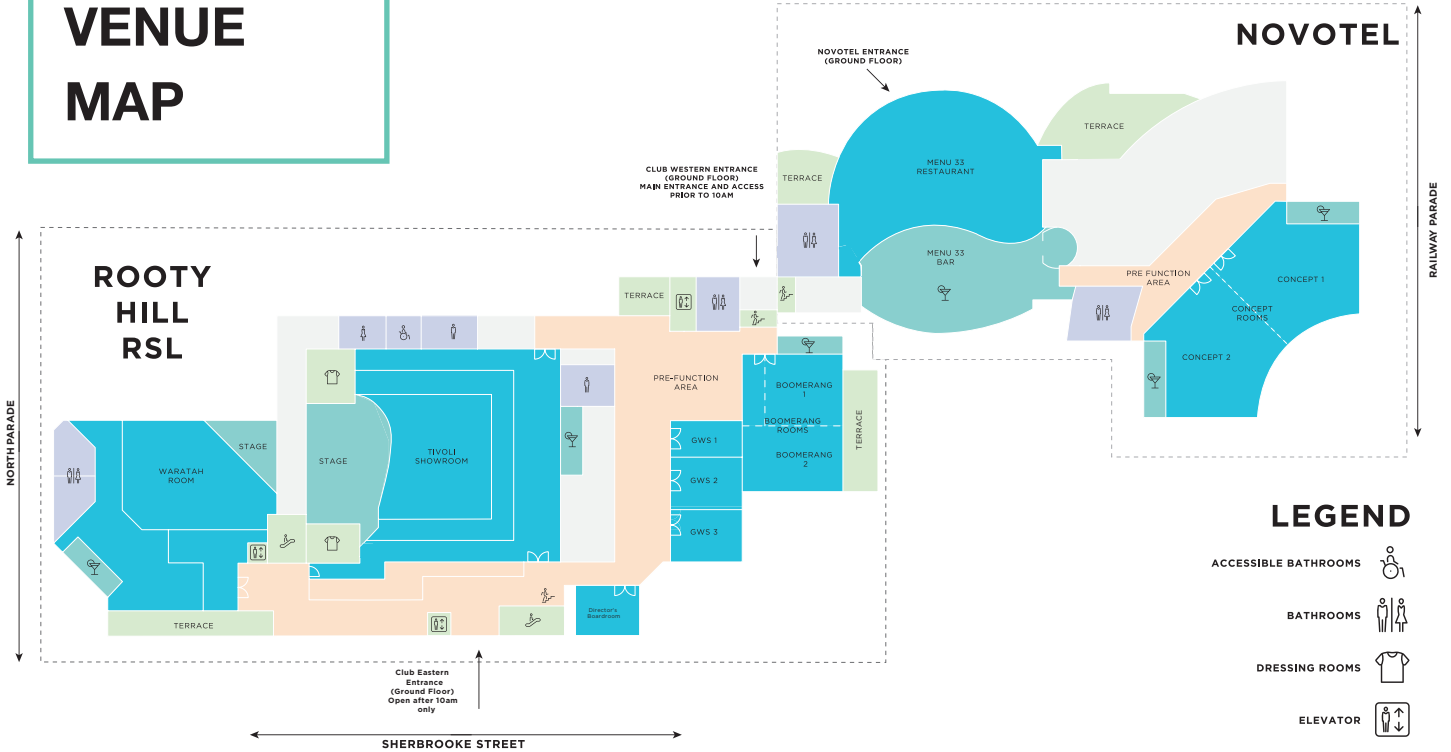

### FOOD AND BEVERAGE

- \* Menu33 Bar & Dining
- \* Zest Grill House
- \* Stardust Café
- \* Southern Terrace Café
- \* 5 bars

### LEISURE FACILITIES

- \* Indoor heated swimming pool
- \* SGAC Fitness
- \* AMF Bowling
- \* M9 Laser Skirmish
- \* Free entertainment

# VENUE MAP