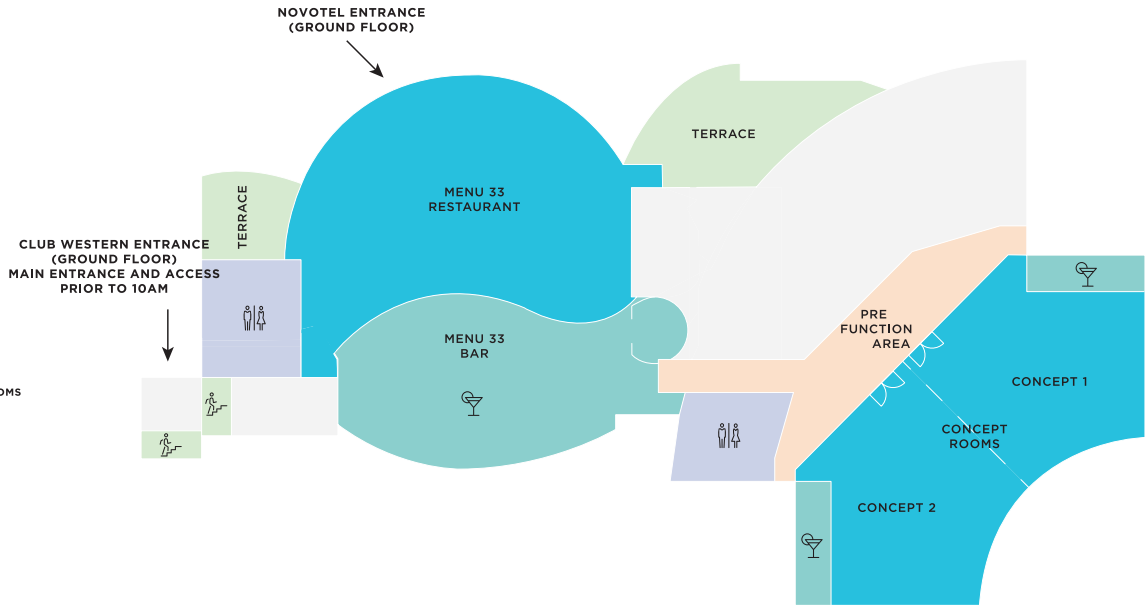

NOVOTEL

LEGEND

- ACCESSIBLE BATHROOMS
- BATHROOMS
- DRESSING ROOMS
- ELEVATOR
- ESCALATOR
- STAIRS
- BAR

SHERBROOKE STREET

RAILWAY PARADE