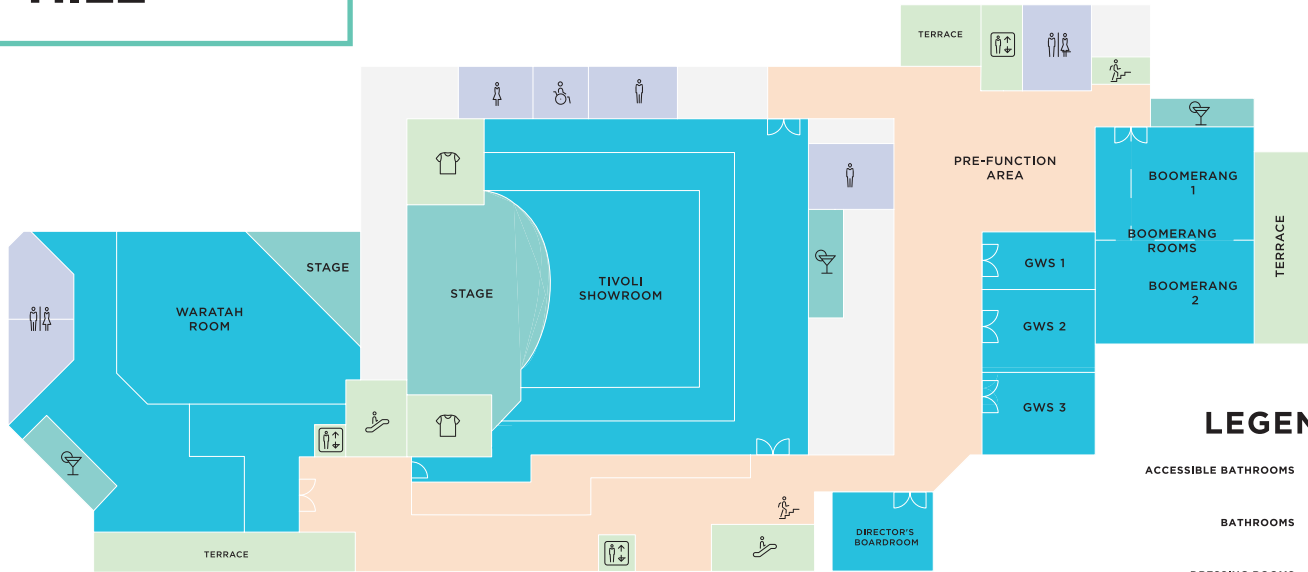

# VENUE MAP

## LEGEND

- ACCESSIBLE BATHROOMS 
- BATHROOMS 
- DRESSING ROOMS 
- ELEVATOR 
- ESCALATOR 
- STAIRS 
- BAR 

# ROOTY HILL

NORTH PARADE

CLUB WESTERN ENTRANCE  
(GROUND FLOOR)  
MAIN ENTRANCE AND ACCESS  
PRIOR TO 10AM

CLUB EASTERN  
ENTRANCE  
(GROUND FLOOR)  
OPEN AFTER 10AM  
ONLY

SHERBROOKE STREET