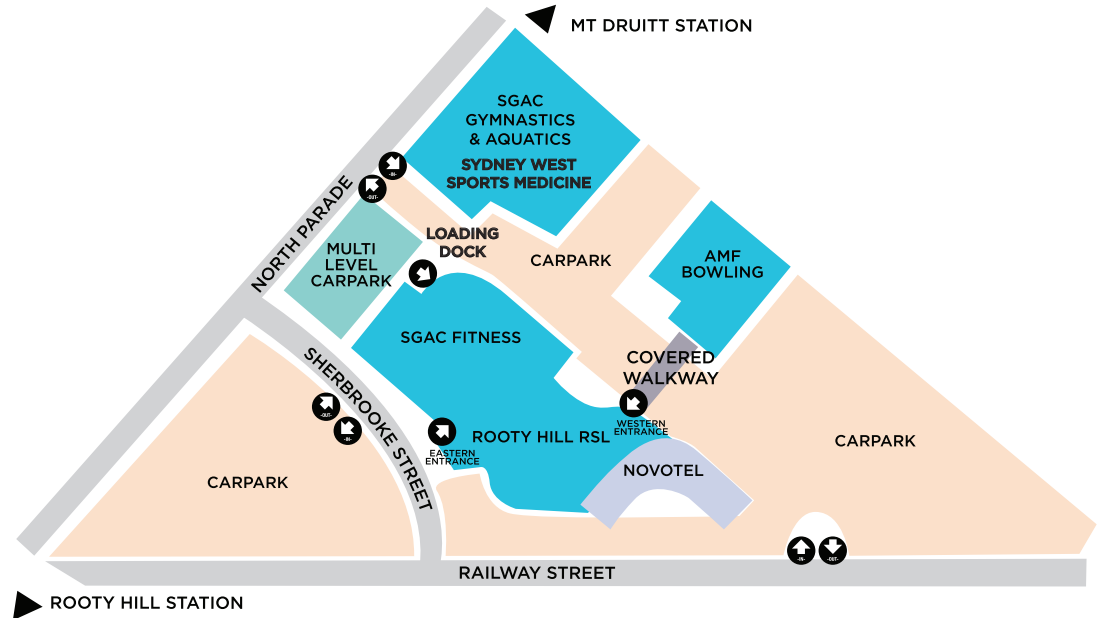

THE PRECINCT